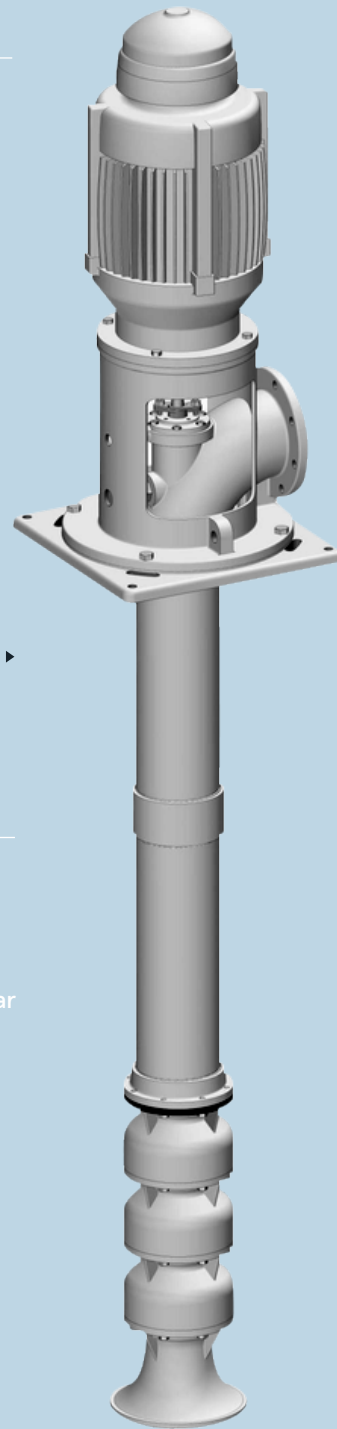

JOHNSTON VERTICAL TURBINE ►