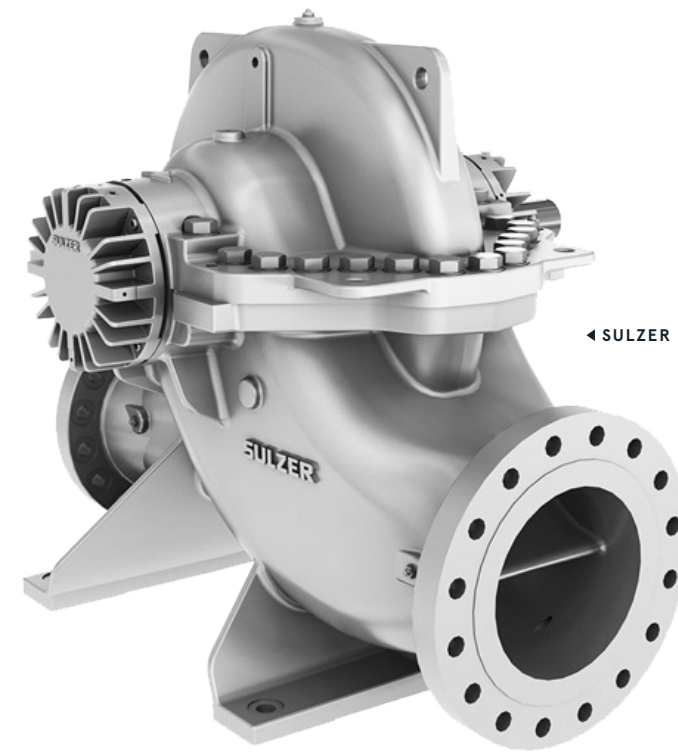

WASTEWATER + DEWATERING

Sulzer ABS | Dewatering, Submersible Non-Clog, Dry Pit, Solids Handling, Horizontal End Suction

Vertiflo | Sealless Vertical Pumps, Self-Priming, Solids Handling, Horizontal End Suction

Roto Pump | Progressive Cavity Pump

◀ SULZER SUBMERSIBLE MIXER