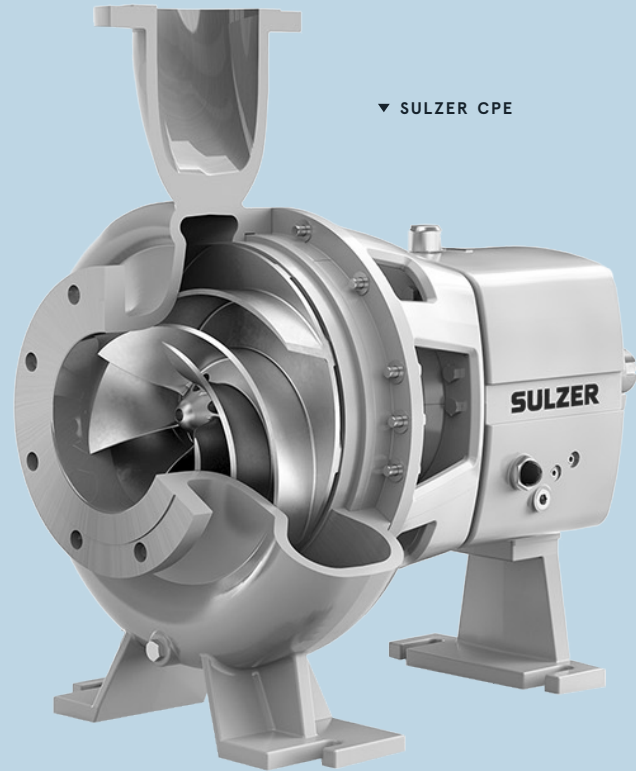

**Smartly Supplying
Water and Wastewater
Communities**

CENTRIFUGAL PUMPS

Johnston | Vertical Turbine, Axial Flow

Sulzer | Vertical Turbine, End Suction, Split Case, ANSI, Chemical Process, Horizontal + Self-Priming

Weinman | Split Case, End Suction, Vertical, Inline

Goulds | Vertical Turbine, Submersible, Turbine, Vertical Multistage, End Suction, Horizontal

Labour Taber | ANSI, Triple Volute, Self-Priming, Vertical Sump

Vertiflo | Vertical, Sealless Vertical Pumps, Self-Priming Solids Handling, Horizontal End Suction

▼ SULZER CPE

JOHNSTON VERTICAL TURBINE ►

CHEMICAL FEED

Gorman Rupp Industries | Brushless DC Magnetic Driven, Oscillating, Piston Diaphragm Gear