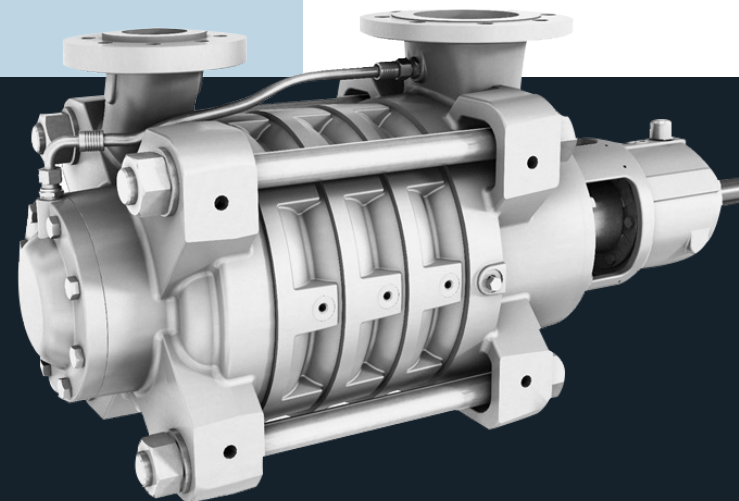

Roto Pump | Progressive Cavity Pump

◀ SULZER SUBMERSIBLE MIXER

SULZER ABS ►

PACKAGE PUMP STATIONS

Hydroboost | Packaged Booster Stations

▲ SULZER MBN RING SECTION PUMP

SEALLESS PUMPS

Iwaki | Magnetically Driven, Non-Metallic

MIXERS + AGITATORS

Fusion | Vertical and Side Entry, Impellers, Agitators

Sulzer ABS | Submersible Mixers, Agitators

POSITIVE DISPLACEMENT PUMPS

Yamada | Air Operated Diaphragm Pump

Wilden | Air Operated Diaphragm Pump